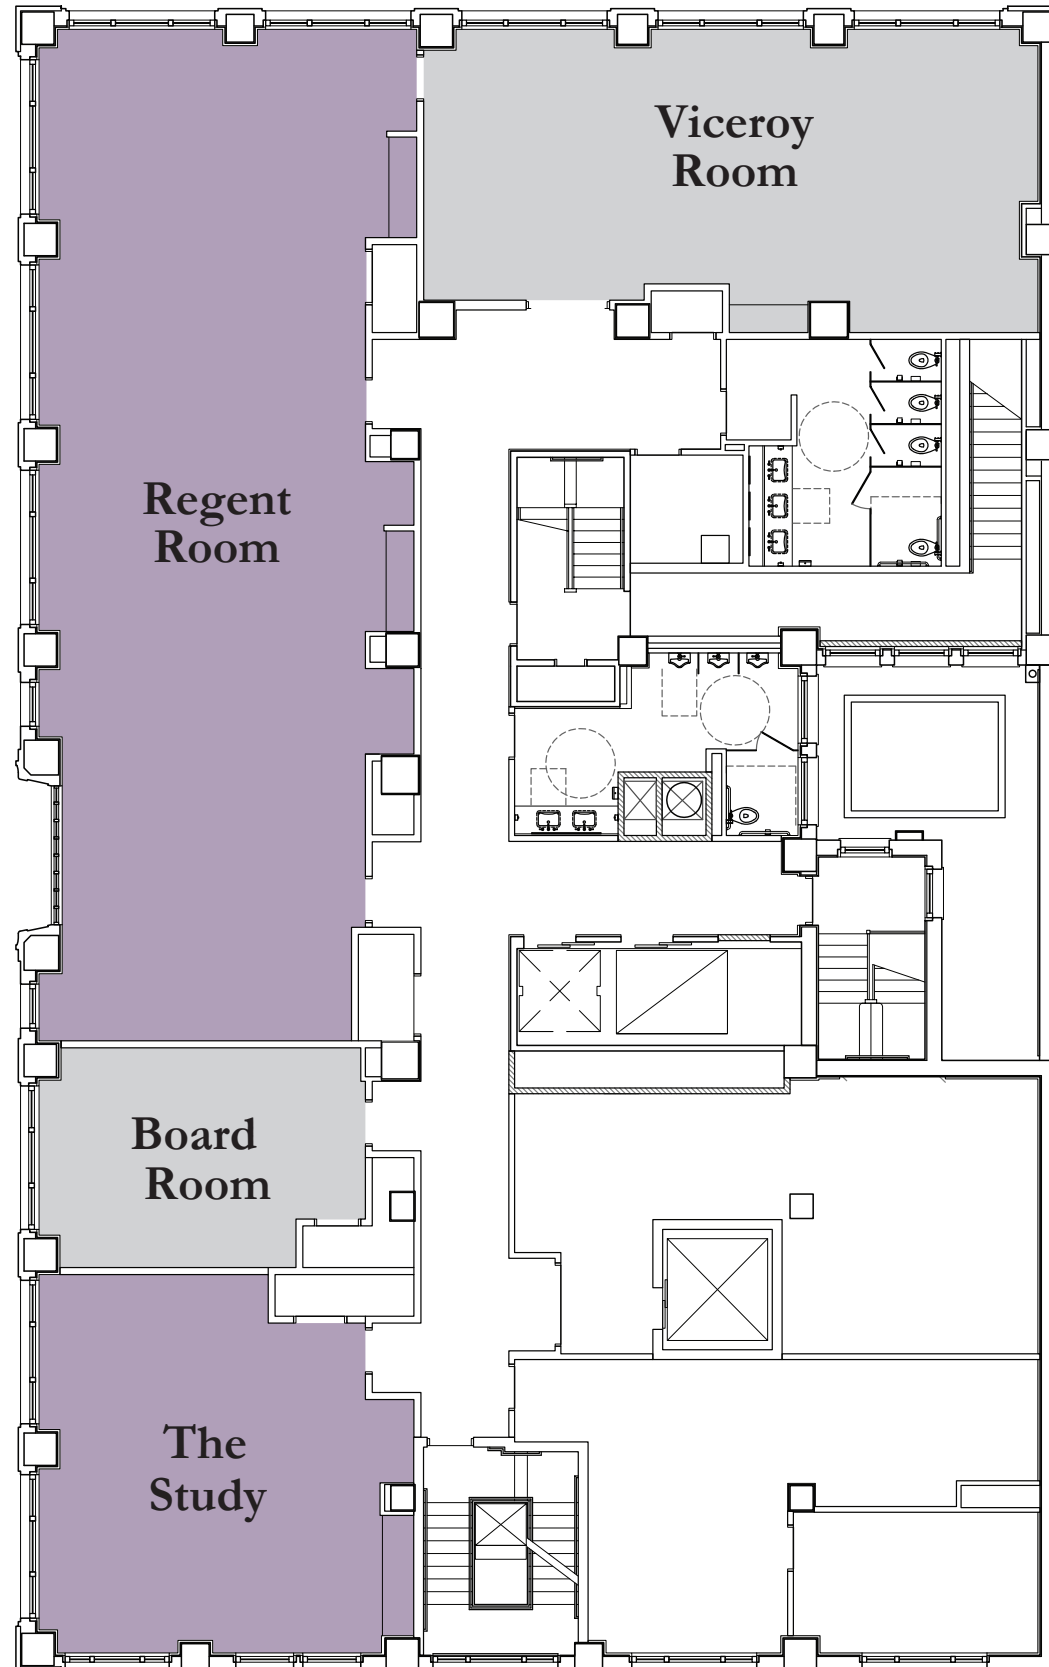

AMBASSADOR HOTEL COLLECTION®

EVENT SPACE CAPACITY CHART

Meeting Room	Area	Dimensions	Conference	Theatre		Banquet		Classroom		
Viceroy	870 Ft ²	44' x 20'	---	73	73	40	50	30	26	30
Regent	1722 Ft ²	23' x 73'	---	144	144	80	100	85	60	64
Board Room	346 Ft ²	15' x 23'	12	---	---	---	---	---	---	---
The Study	645 Ft ²	23' x 28'	---	40	40	32	40	27	16	24

9'6" Maximum Ceiling Height