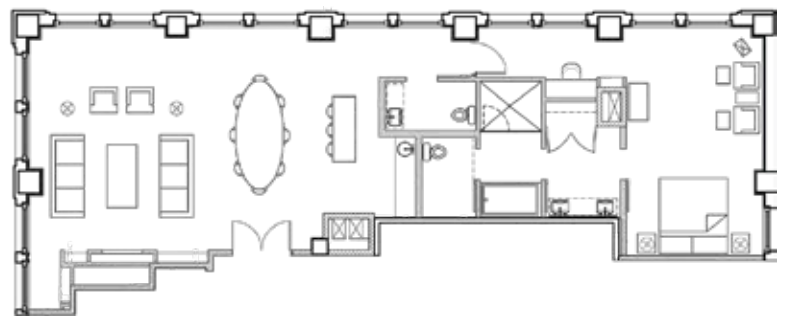

Make your next stay the most luxurious.

MARRIOTT
BONVOY

EXECUTIVE KING

554 Square Feet

EXECUTIVE DOUBLE QUEEN

416 - 489 Square Feet

EXECUTIVE CORNER KING

541 Square Feet

PREMIUM CORNER KING

554 Square Feet

AMBASSADOR SUITE

981 Square Feet

ROCK STAR SUITE

1596 Square Feet

14th Floor Rock Star Suite

Typical Floor Layout