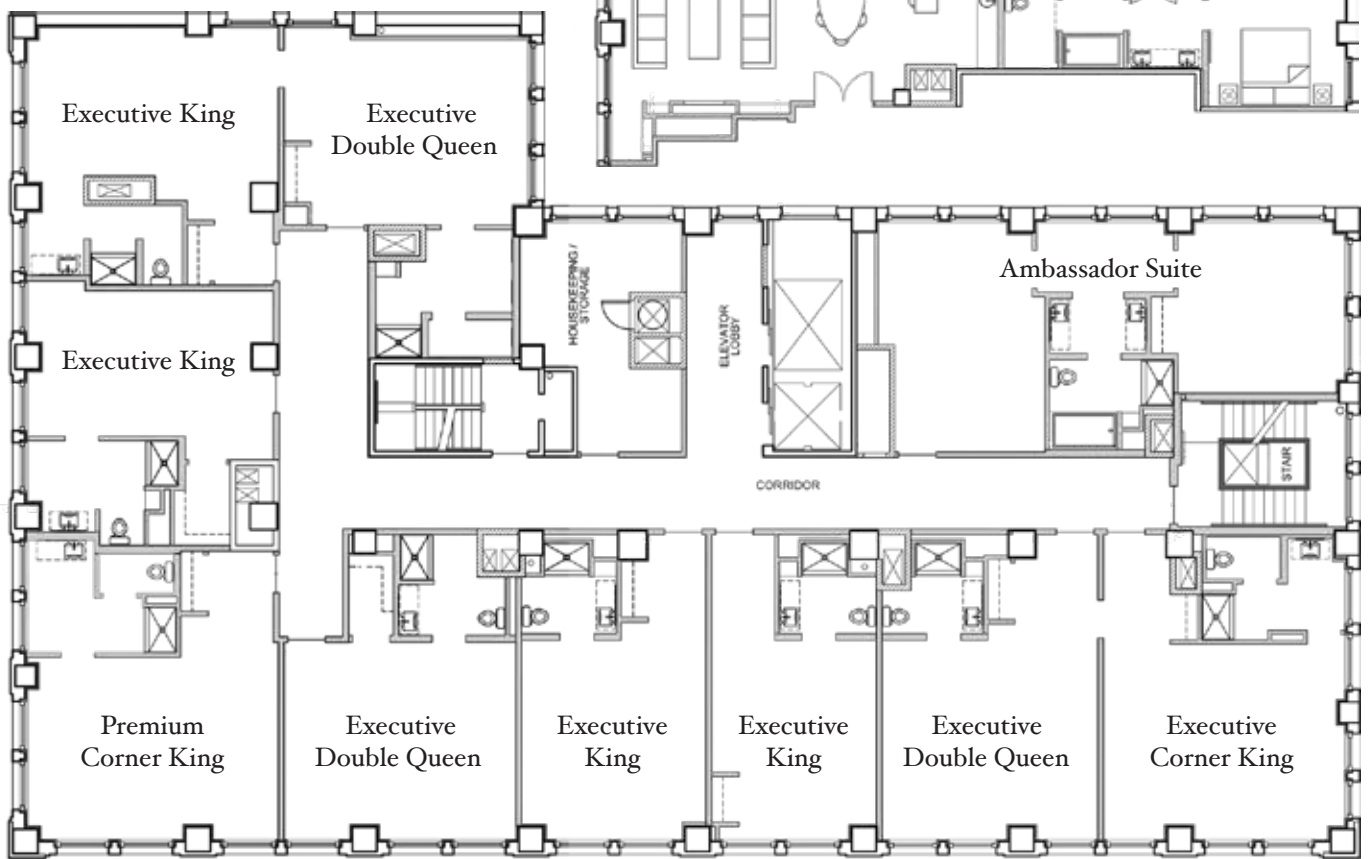

Make your next stay the most luxurious.

MARRIOTT
BONVOY

EXECUTIVE KING

554 Square Feet

EXECUTIVE DOUBLE QUEEN

416 - 489 Square Feet

EXECUTIVE CORNER KING

541 Square Feet

PREMIUM CORNER KING

554 Square Feet

AMBASSADOR SUITE

981 Square Feet

ROCK STAR SUITE

1596 Square Feet

14th Floor Rock Star Suite

Typical Floor Layout